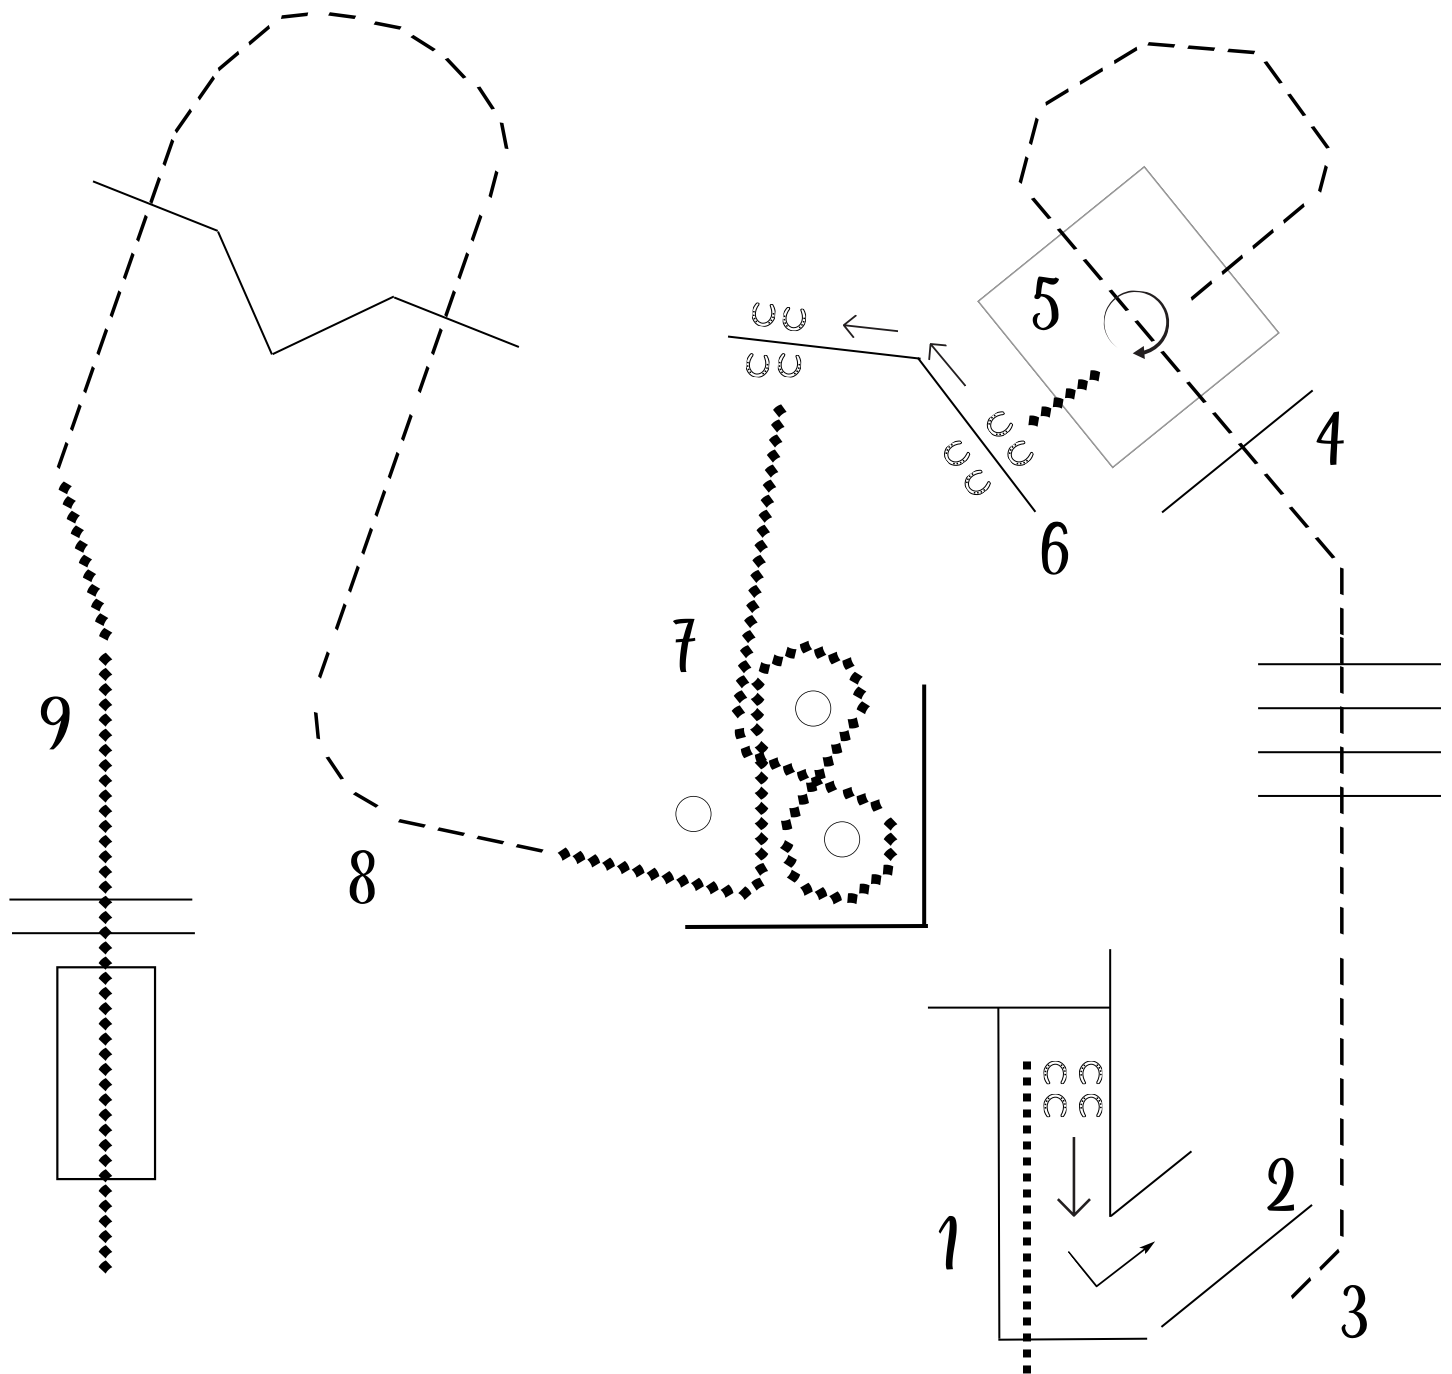

Miniature/Pony In Hand Trail

1. Walk into chute , back around corner
2. Left hand gate
3. Jog poles
4. Jog through box
5. Jog into box, stop. 360 to the right
6. Walk out, side pass right over poles
7. Walk cones
8. Jog poles
9. Walk poles and bridge